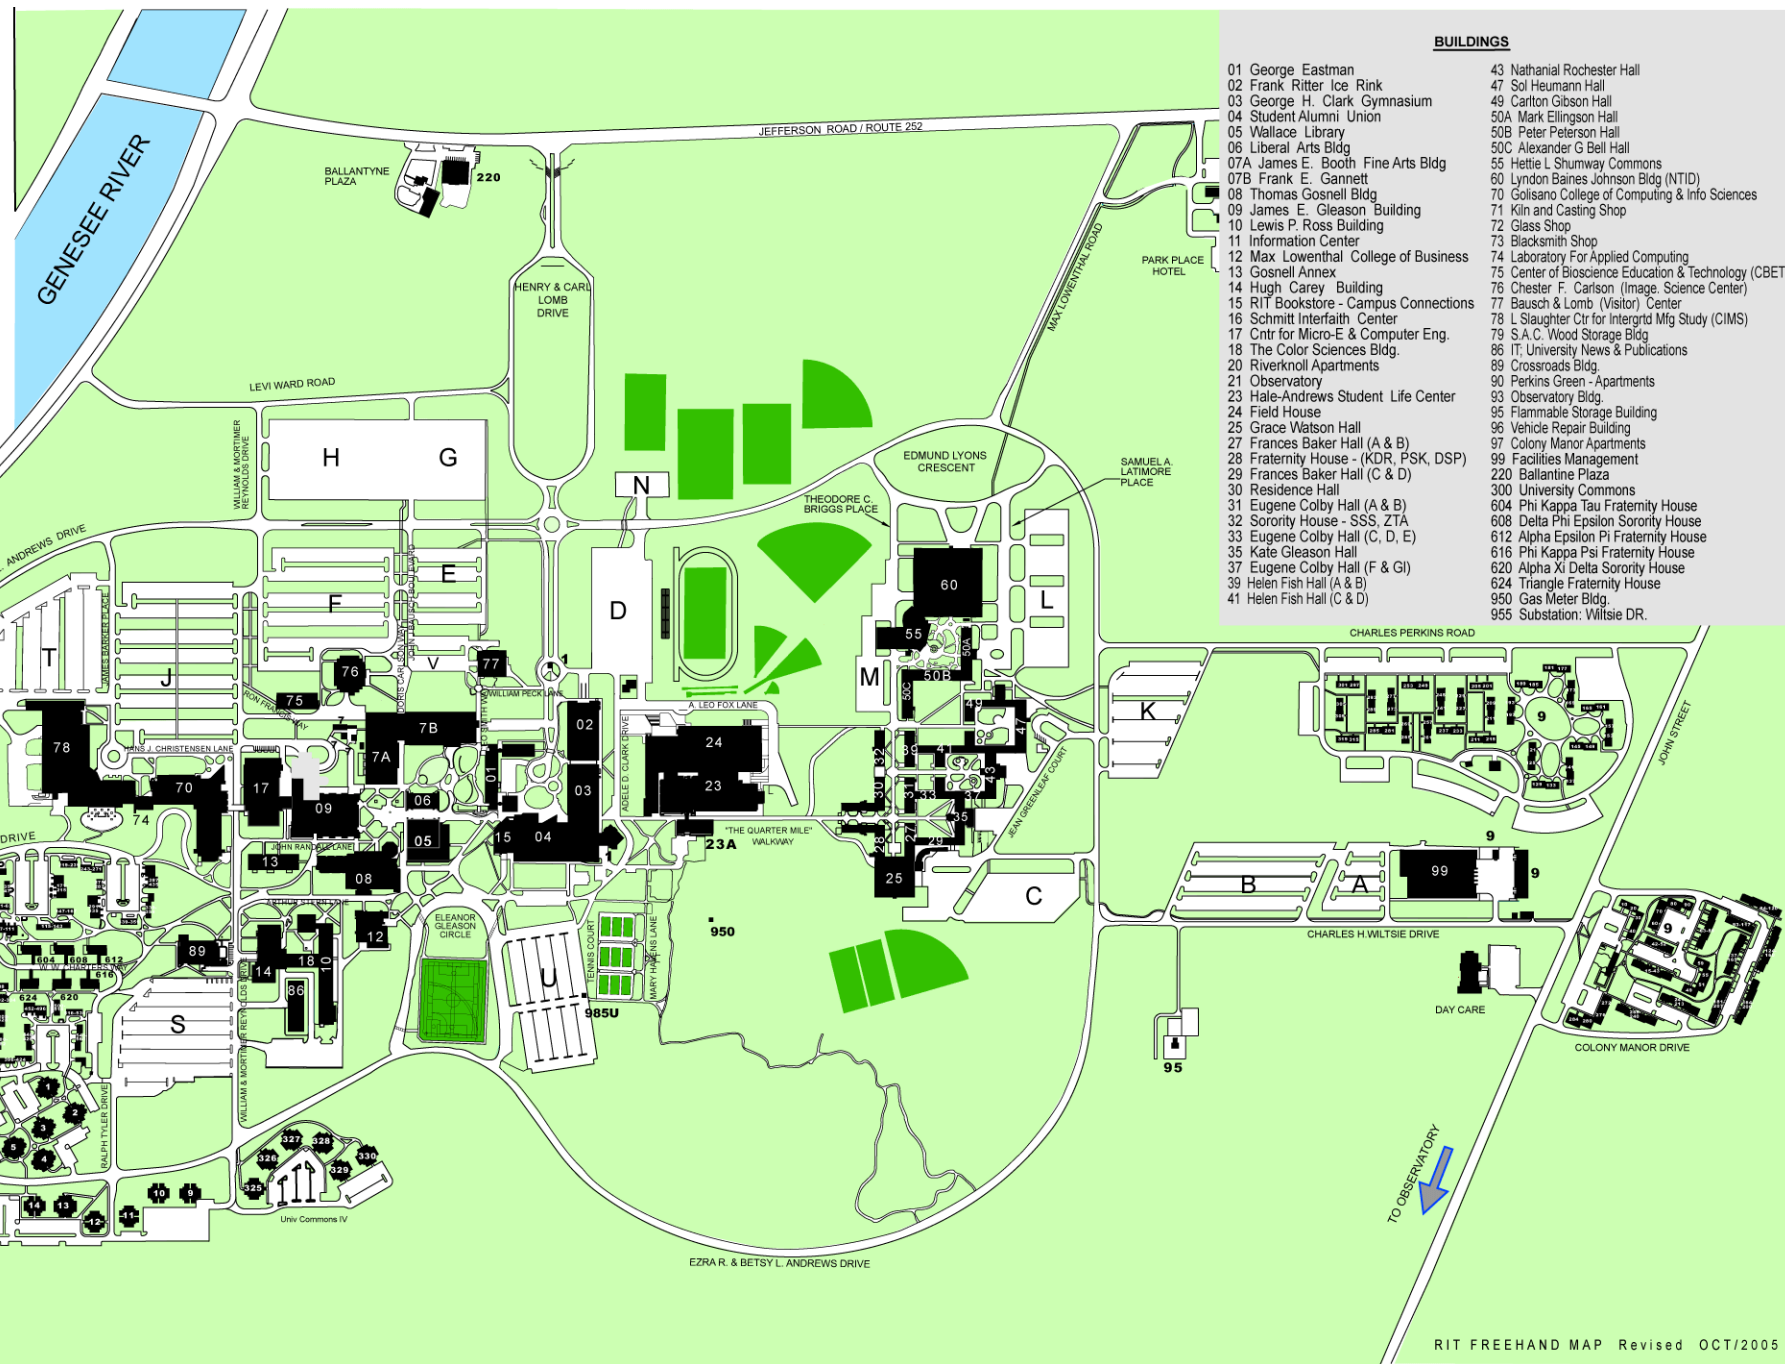

RIT

CAMPUS MAP

BUILDINGS

- | | |
|---------------------------------------|---|
| 01 George Eastman | 43 Nathaniel Rochester Hall |
| 02 Frank Ritter Ice Rink | 47 Sol Heumann Hall |
| 03 George H. Clark Gymnasium | 49 Carlton Gibson Hall |
| 04 Student Alumni Union | 50A Mark Ellingson Hall |
| 05 Wallace Library | 50B Peter Peterson Hall |
| 06 Liberal Arts Bldg | 50C Alexander G Bell Hall |
| 07A James E. Booth Fine Arts Bldg | 55 Hettie L Shurway Commons |
| 07B Frank E. Gannett | 60 Lyndon Baines Johnson Bldg (NTID) |
| 08 Thomas Gosnell Bldg | 70 Golisano College of Computing & Info Sciences |
| 09 James E. Gleason Building | 71 Kiln and Casting Shop |
| 10 Lewis P. Ross Building | 72 Glass Shop |
| 11 Information Center | 73 Blacksmith Shop |
| 12 Max Lowenthal College of Business | 74 Laboratory For Applied Computing |
| 13 Gosnell Annex | 75 Center of Bioscience Education & Technology (CBET) |
| 14 Hugh Carey Building | 76 Chester F. Carlson (Image Science Center) |
| 15 RIT Bookstore - Campus Connections | 77 Bausch & Lomb (Visitor) Center |
| 16 Schmitt Interfaith Center | 78 L Slaughter Ctr for Intergrid Mtg Study (CIMS) |
| 17 Cntr for Micro-E & Computer Eng. | 79 S.A.C. Wood Storage Bldg |
| 18 The Color Sciences Bldg. | 86 IT, University News & Publications |
| 20 Riverknoll Apartments | 89 Crossroads Bldg. |
| 21 Observatory | 90 Perkins Green - Apartments |
| 23 Hale-Andrews Student Life Center | 93 Observatory Bldg. |
| 24 Field House | 95 Flammable Storage Building |
| 25 Grace Watson Hall | 96 Vehicle Repair Building |
| 27 Frances Baker Hall (A & B) | 97 Colony Manor Apartments |
| 28 Fraternity House - (KDR, PSK, DSP) | 99 Facilities Management |
| 29 Frances Baker Hall (C & D) | 220 Ballantine Plaza |
| 30 Residence Hall | 300 University Commons |
| 31 Eugene Colby Hall (A & B) | 604 Phi Kappa Tau Fraternity House |
| 32 Sorority House - SSS, ZTA | 608 Delta Phi Epsilon Sorority House |
| 33 Eugene Colby Hall (C, D, E) | 612 Alpha Epsilon Pi Fraternity House |
| 35 Kate Gleason Hall | 616 Phi Kappa Psi Fraternity House |
| 37 Eugene Colby Hall (F & G) | 620 Alpha Xi Delta Sorority House |
| 39 Helen Fish Hall (A & B) | 624 Triangle Fraternity House |
| 41 Helen Fish Hall (C & D) | 950 Gas Meter Bldg. |
| | 955 Substation: Wiltsie DR. |